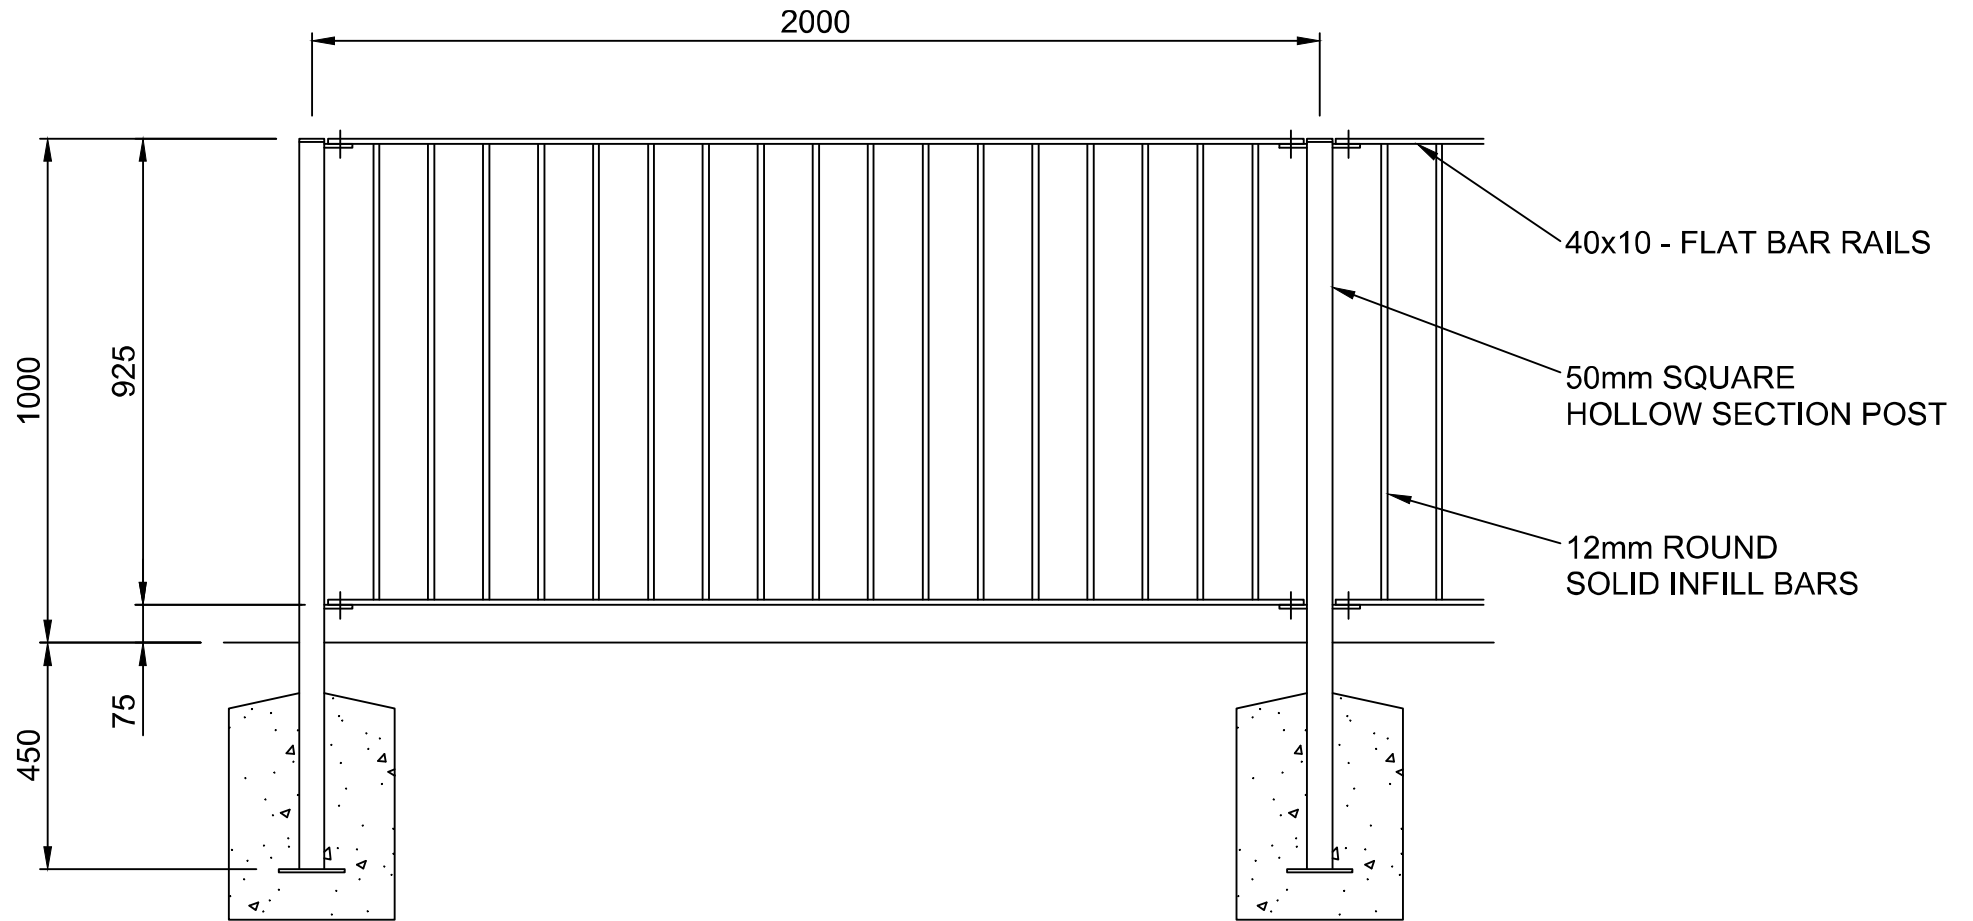

FT600 - 2000 CTRS - 1000 HIGH

TITLE	1000 HIGH FT600	
PROJECT	STANDARD DETAIL	
DRAWING No	FT600/2.0/1.0	REV A