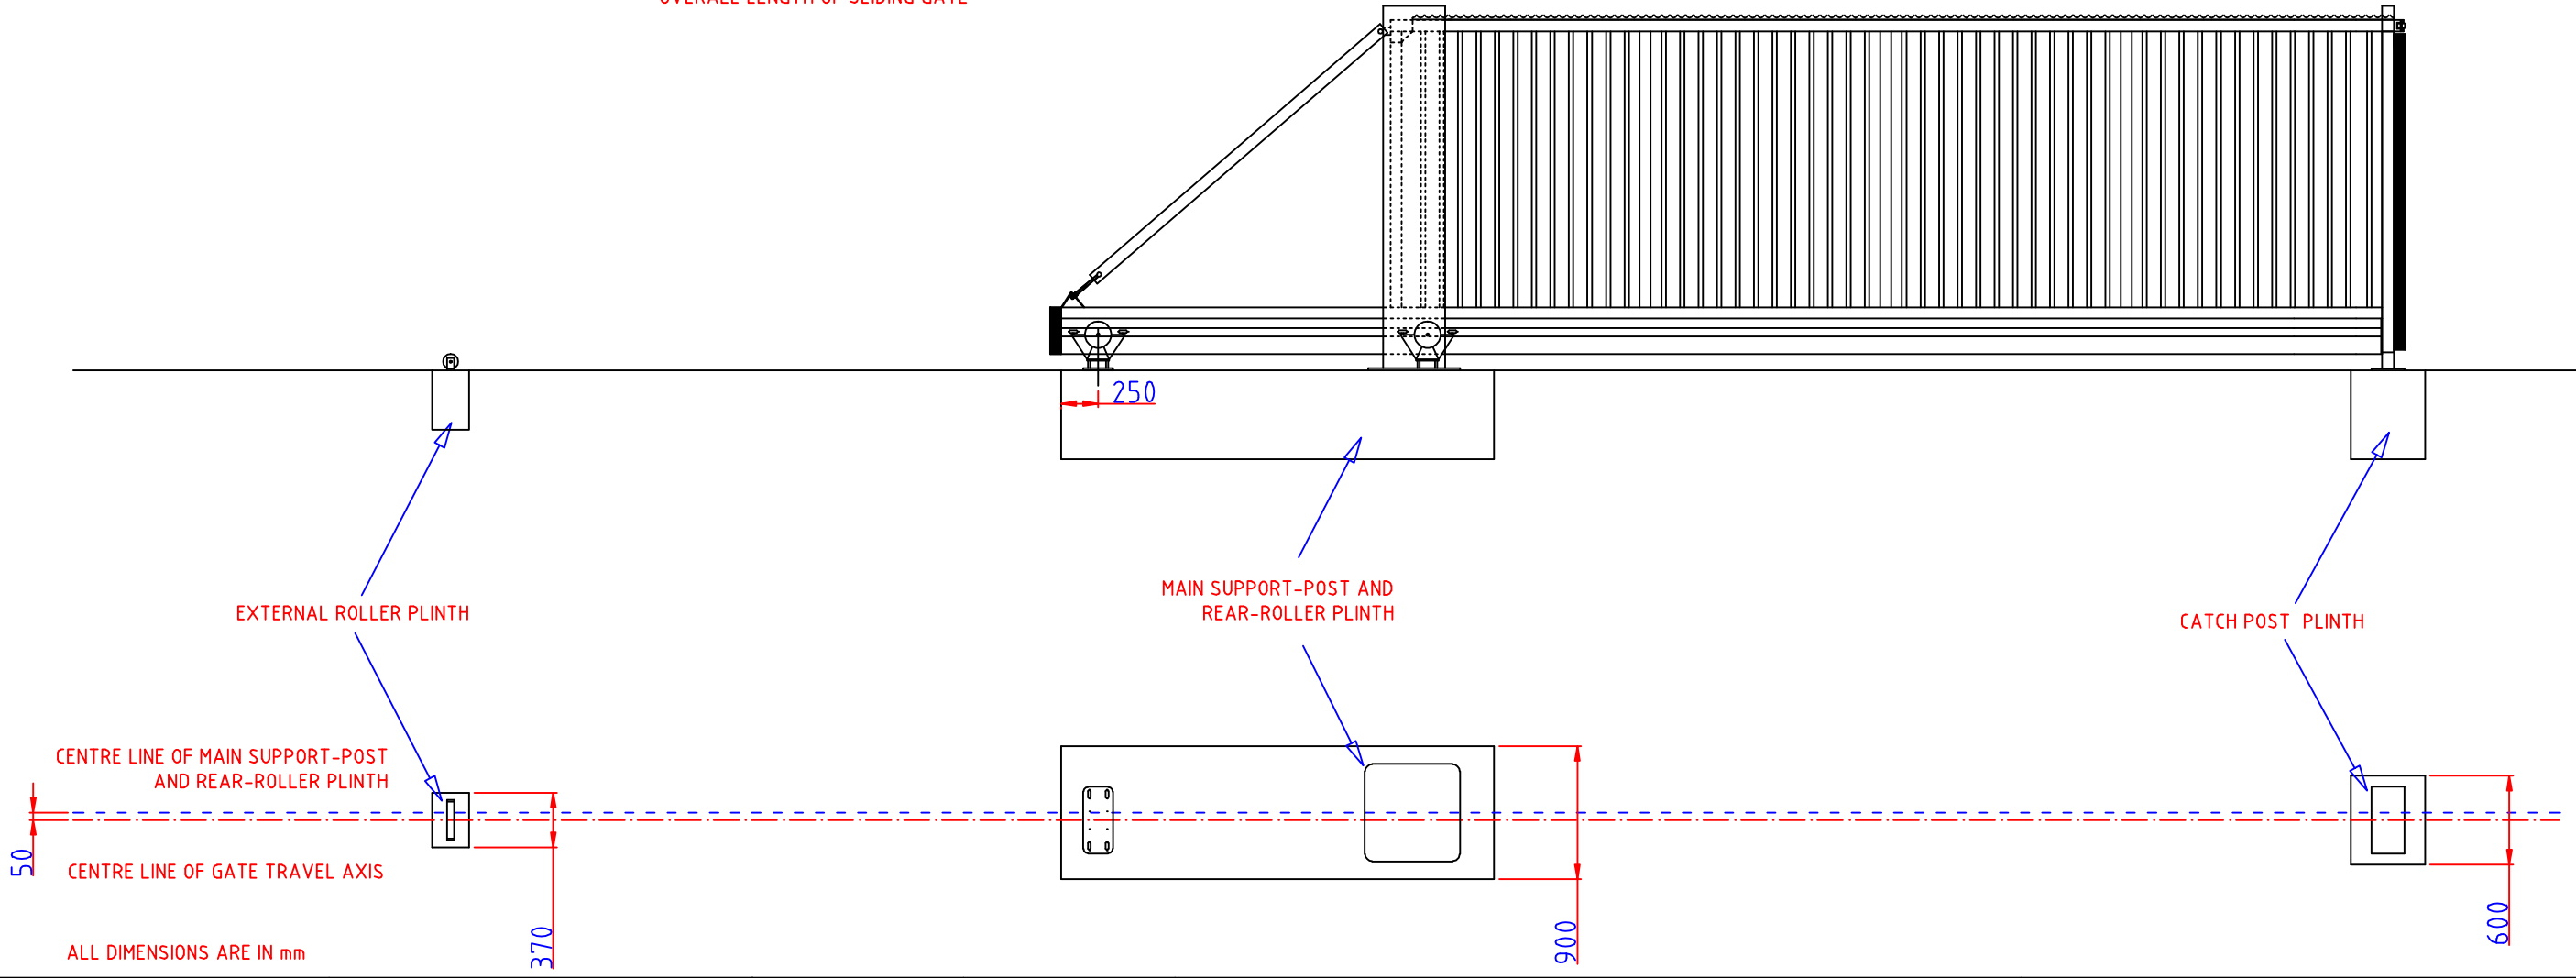

PF9000 6 METRE LH AUTOMATIC SLIDING GATE

DRAWN BY :	STUART RUSSELL	TITLE : PF9000 6M X 2.4M LH AUTOMATIC SLIDING GATE			
DATE :	22/04/2010				
SCALE :	SCHEMATIC	DRAWING NUMBER :	PF9000-6X2.4LHA	REVISION :	1