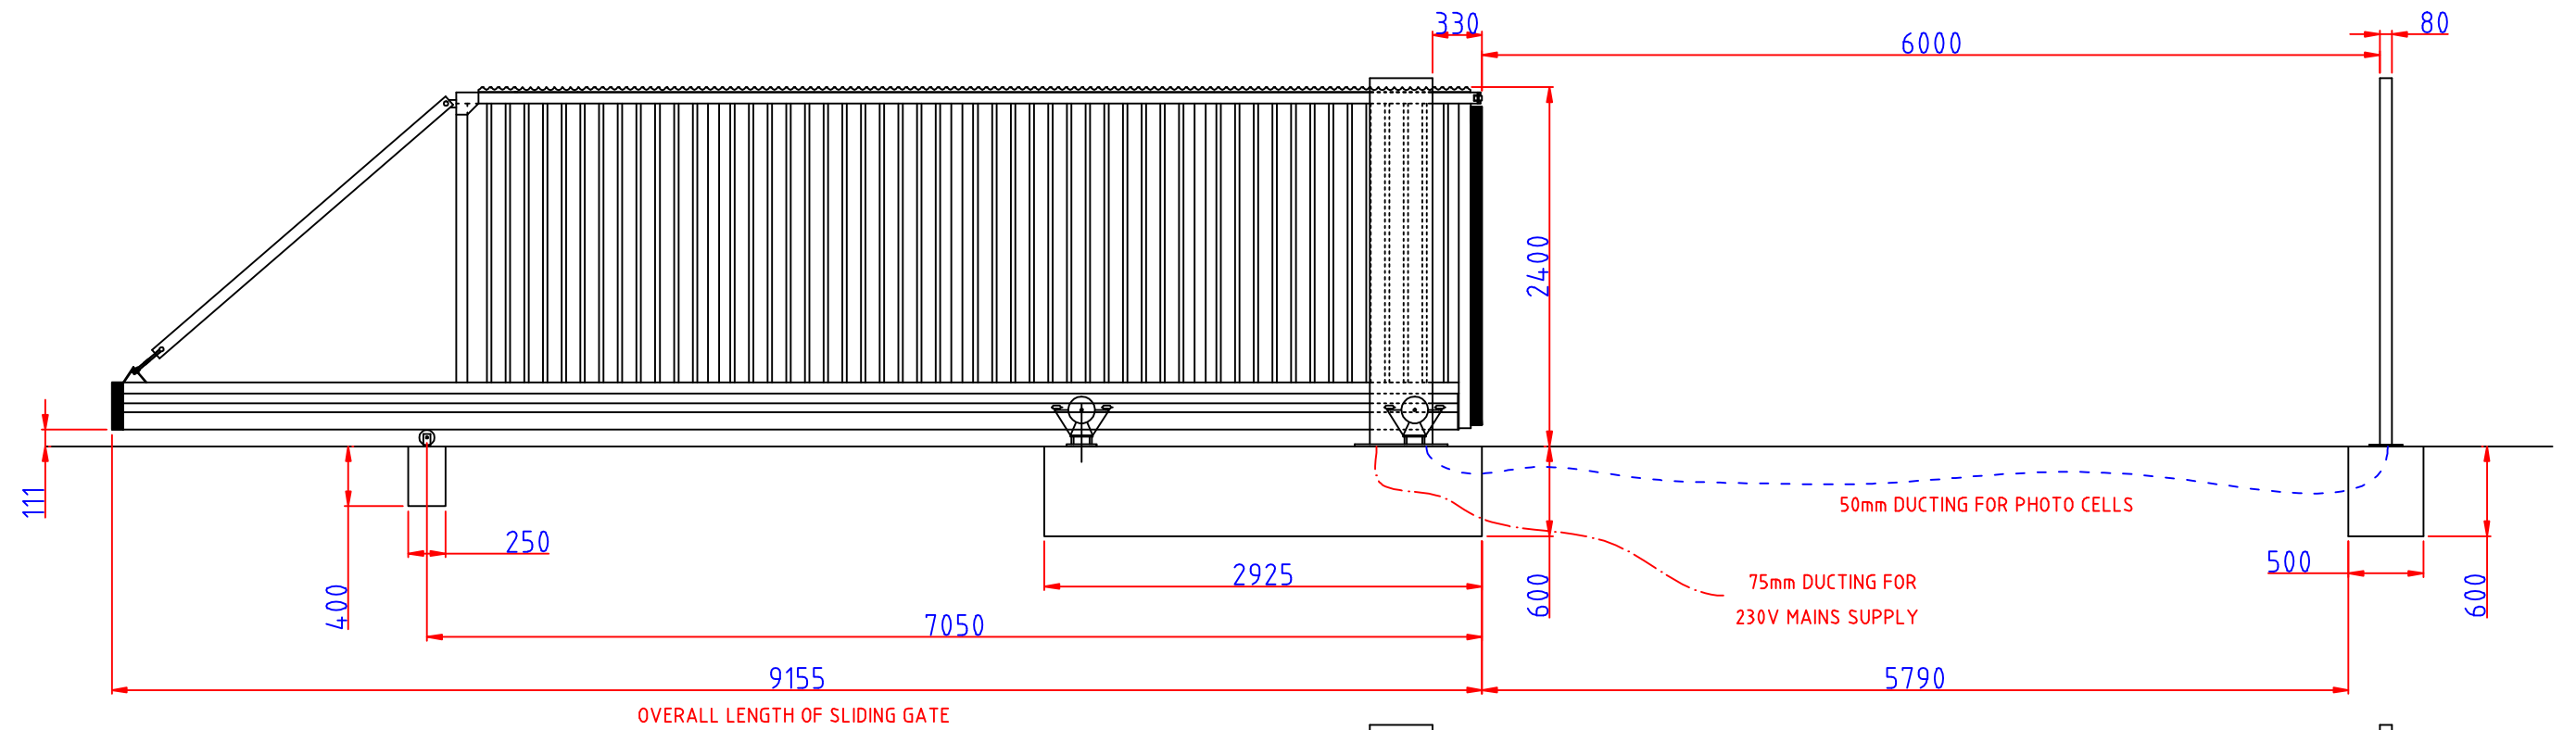

PF9000 6 METRE LH AUTOMATIC SLIDING GATE

DRAWN BY :	STUART RUSSELL	TITLE : PF9000 6M X 2.4M LH AUTOMATIC SLIDING GATE			
DATE :	22/04/2010				
SCALE :	SCHEMATIC	DRAWING NUMBER :	PF9000-6X2.4LHA	REVISION :	1