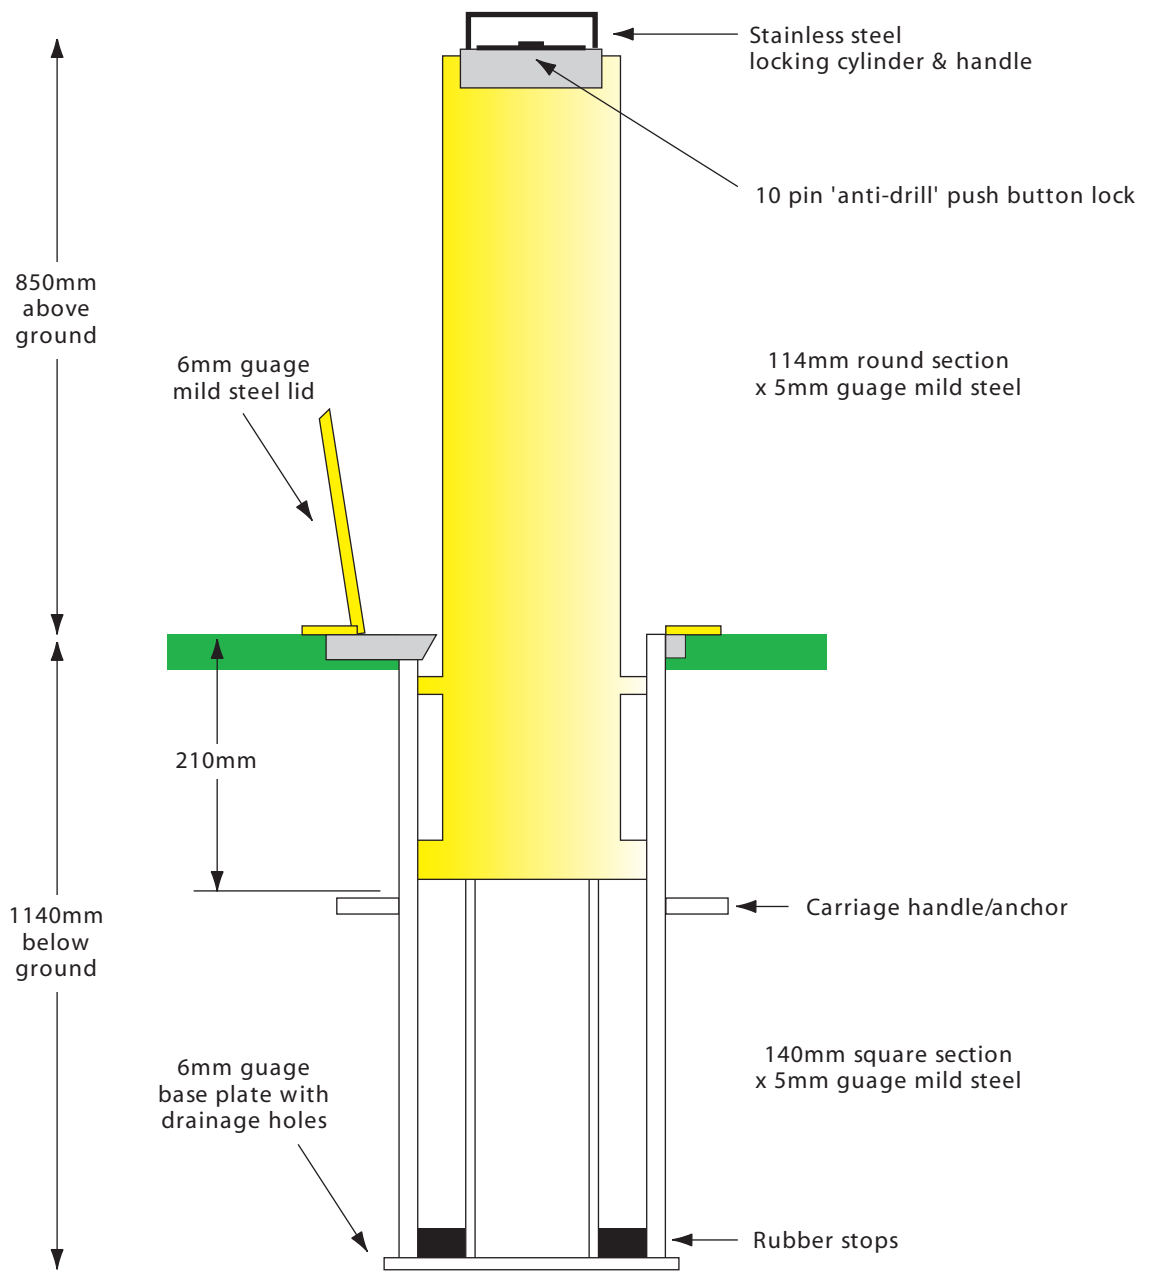

LARGE ROUND POST

RRB / R14

Diagram not to scale

LIFTING WEIGHT
17 KG