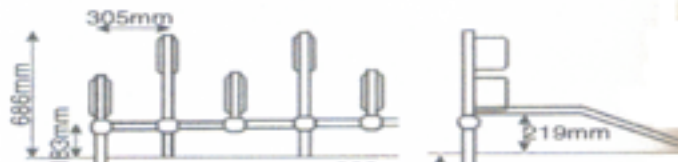

SB15 Surface Mounted Bike Rack Drawing

Width of ramp 51mm