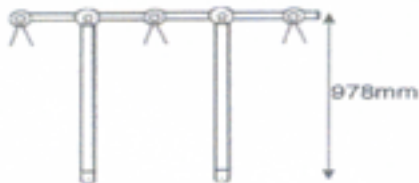

SB15 Surface Mounted Bike Rack Drawing

Width of ramp 51mm