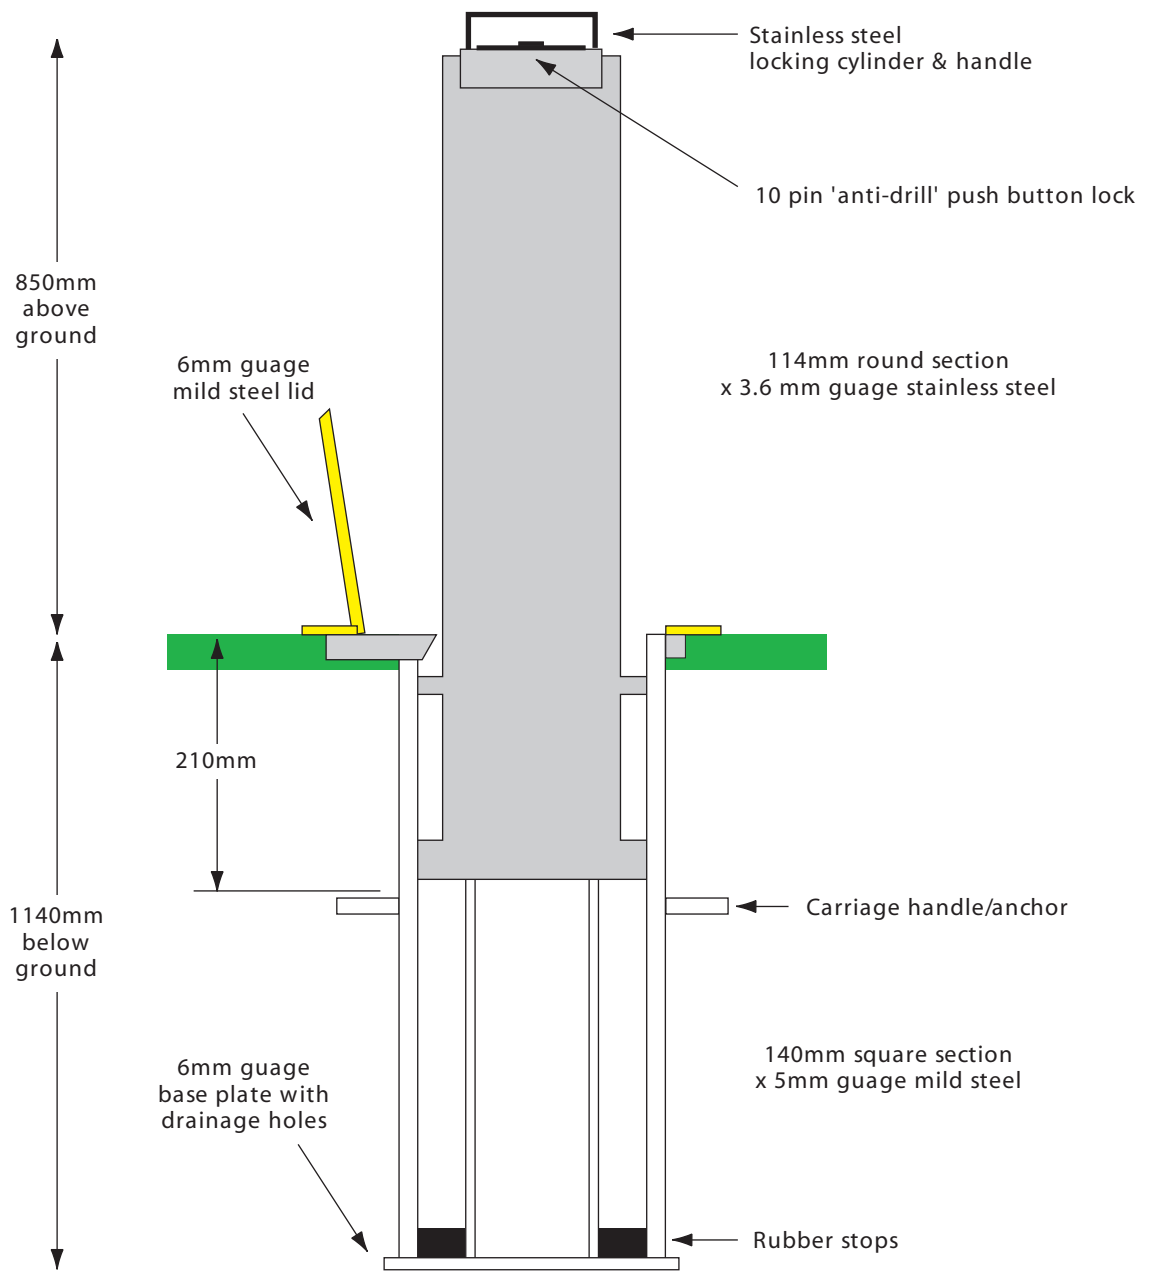

STAINLESS STEEL POST

RRB / S14

Diagram not to scale

LIFTING WEIGHT
15KG